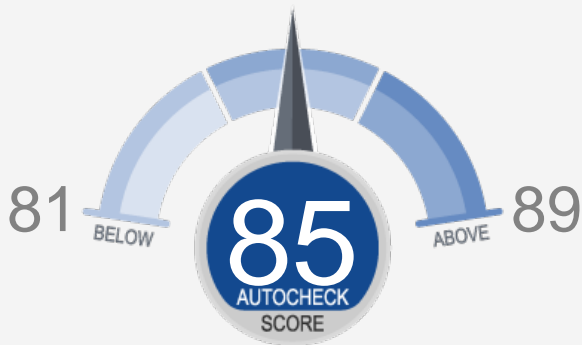

Your AutoCheck Vehicle History Report

Report run: 08/23/2020 08:57:35 EDT

2012 Chevrolet Impala LT Sedan 4D (3.6L V6 SIDI)

VIN: 2G1WB5E36C1140432
Class: Mid Range Car - Standard
Country of Assembly: Canada
Vehicle Age: 8 year(s)

This vehicle's AutoCheck Score: 85

Other comparable 2012 vehicles in the Mid Range Car - Standard typically score between 81-89.

The AutoCheck Score is based on a vehicle's history such as vehicle class and age, number of owners, accident and damage history, title brands, odometer readings etc. This score is used to compare vehicle's favorability against the entire market of vehicles with the same scoring system.