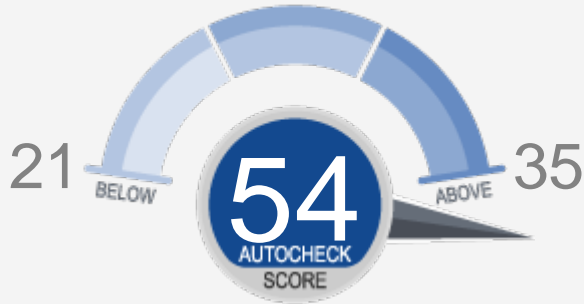

Your AutoCheck Vehicle History Report

Report run: 08/27/2020 09:07:13 EDT

2004 Volkswagen New Beetle GL Coupe 2D (2.0L I4 MPI)

VIN: 3VWBK21C14M400799
Class: Mid Range Car - Lower
Country of Assembly: Mexico
Vehicle Age: 16 year(s)

This vehicle's AutoCheck Score: 54

Other comparable 2004 vehicles in the Mid Range Car - Lower typically score between 21-35.

The AutoCheck Score is based on a vehicle's history such as vehicle class and age, number of owners, accident and damage history, title brands, odometer readings etc. This score is used to compare vehicle's favorability against the entire market of vehicles with the same scoring system.